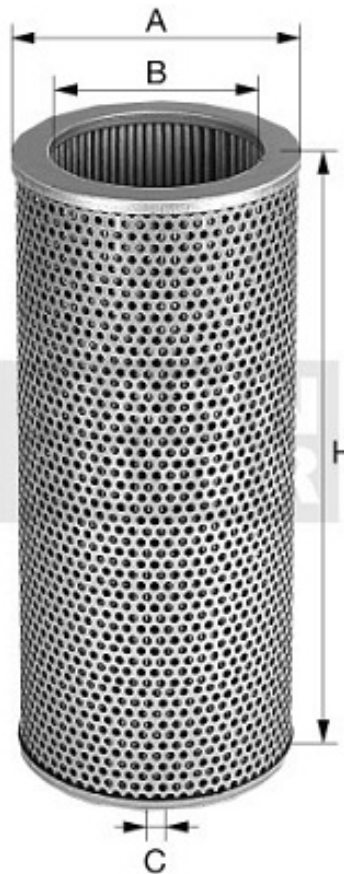

HD 1164/1 x

09/2015

Available now!

**MANN
FILTER**

| | |
|-----------------|---------------|
| Filter type | Hydraulics |
| GTIN code | 4011558997076 |
| Delivery status | available |

Dimensions (mm)

| A | B | H |
|-----|----|-----|
| 108 | 45 | 231 |